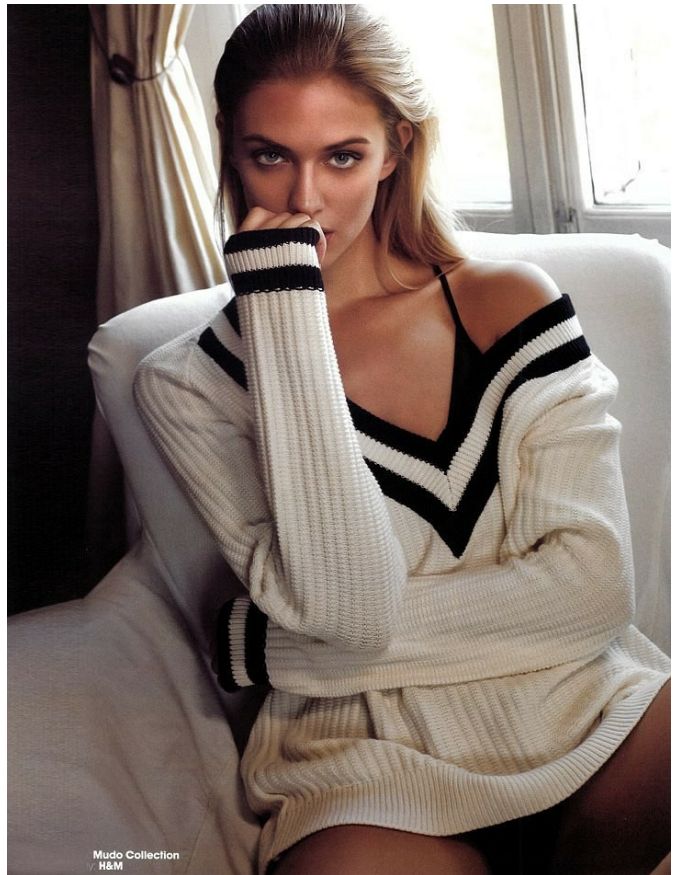

REMY GREEN

MCT  
MODELS

**REMY GREEN**

**MCT**  
MODELS

**REMY GREEN**

**MCT**  
MODELS

**REMY GREEN**

**MCT**  
MODELS

**REMY GREEN**

**MCT**  
MODELS

**REMY GREEN**

**MCT**  
MODELS

iMUTE WEBITORIAL

MUTE WEBITORIAL

Necklace / Mano Jewelry  
Bracelet / Touchstone  
Jumpsuit / Ana Alcazar  
Shoes / Steve Madden

REMY GREEN