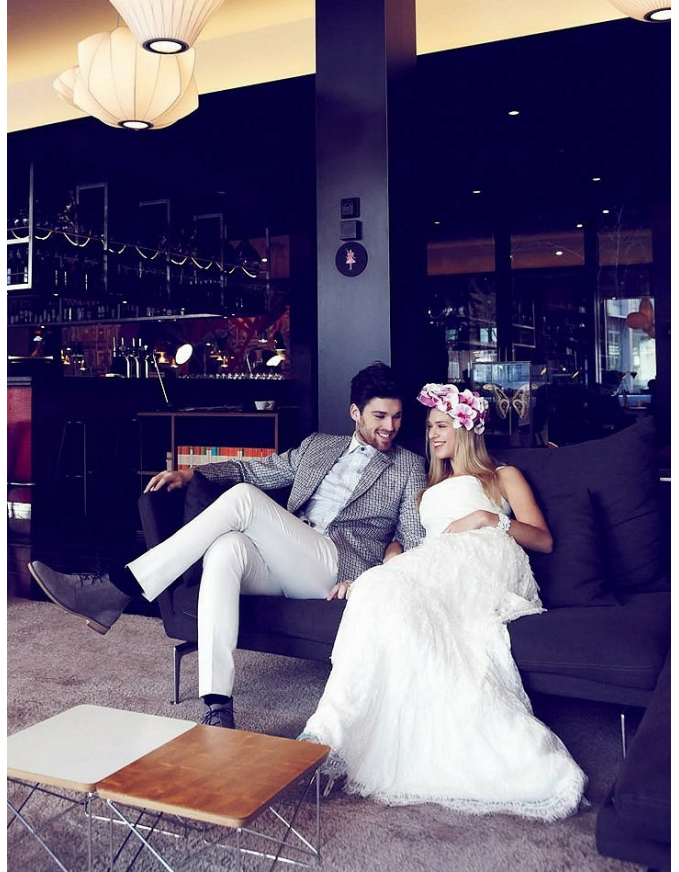

**REMY GREEN**

**MCT**  
MODELS

**REMY GREEN**

**MCT**  
MODELS

iMUTE WEBITORIAL

MUTE WEBITORIAL

Necklace / Mano Jewelry  
Bracelet / Touchstone  
Jumpsuit / Ana Alcazar  
Shoes / Steve Madden

REMY GREEN