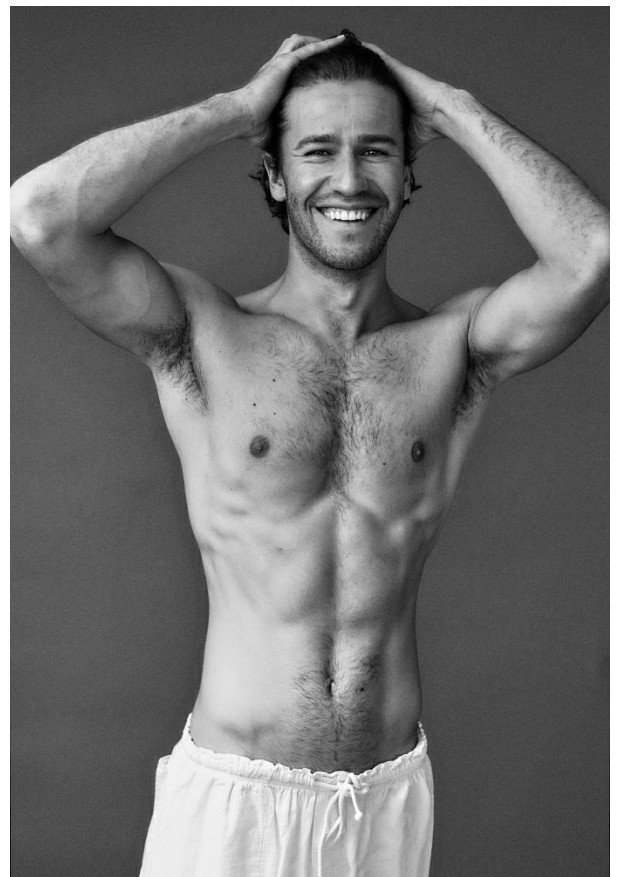

**LUCA DAVID**

**MCT**  
MODELS

**LUCA DAVID**

**MCT**  
MODELS

**LUCA DAVID**

**MCT**  
 MODELS

**LUCA DAVID**

**MGT**  
MODELS

148 — MONOCLE — N°136

AZZARO

LUCA DAVID

MCT  
 MODELS

LUCA DAVID

MCT  
MODELS