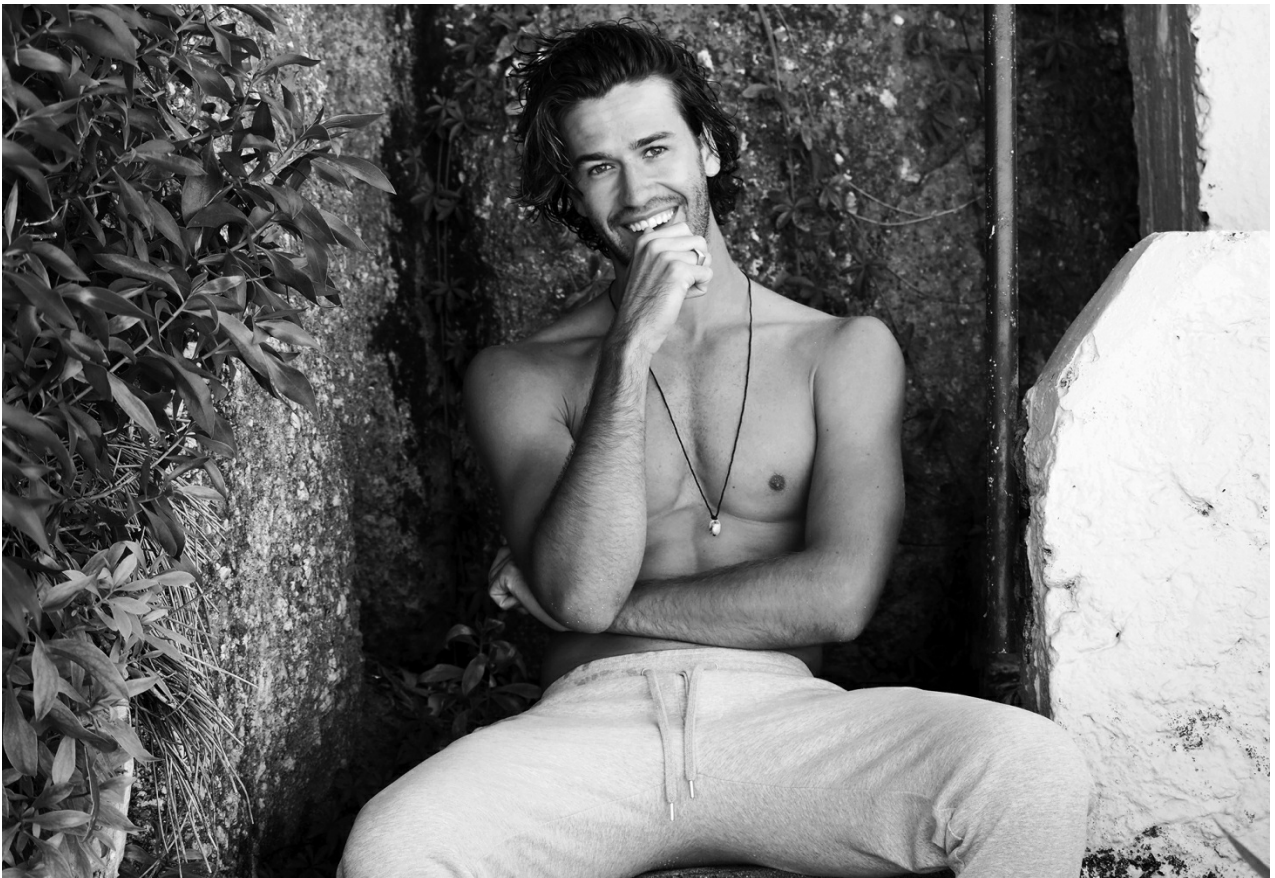

**LUCA DAVID**

**MCT**  
MODELS

**LUCA DAVID**

**MCT**  
MODELS

**LUCA DAVID**

**MCT**  
 MODELS

**LUCA DAVID**

**MGT**  
MODELS

148 — MONOCLE — N°136

AZZARO

LUCA DAVID

MCT  
 MODELS

LUCA DAVID

MCT  
MODELS