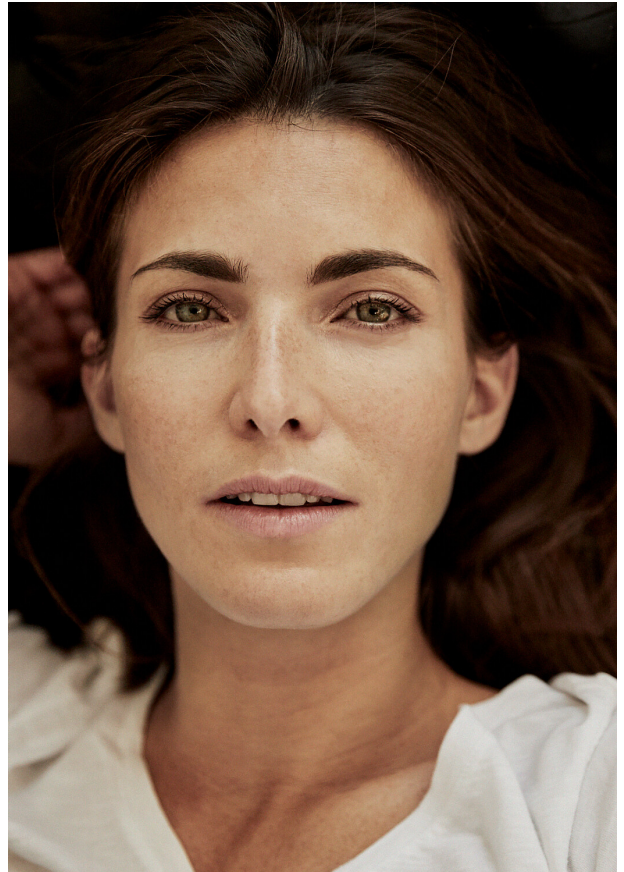

**TAHNEE VAN DER
MERWE**

**TAHNEE VAN DER
MERWE**

**TAHNEE VAN DER
MERWE**

MCT
MODELS

**TAHNEE VAN DER
MERWE**

**TAHNEE VAN DER
MERWE**

MCT
MODELS

FELIX W.
suitmakers est. 1996

DÉCOUVRIR NOTRE COLLECTION
DE BIJOUX

Créations Julian
JOAILLERIE

**TAHNEE VAN DER
MERWE**

MCT
MODELS

**TAHNEE VAN DER
MERWE**

Manon Kläver and Michelle Kimm

Jilene is someone who has both feminine and masculine characteristics, with a powerful and strong personality.

Manon Kläver and Michelle Kimm

Jilene is someone who has both feminine and masculine characteristics, with a powerful and strong personality.

TAHNEE VAN DER MERWE

**TAHNEE VAN DER
MERWE**

MCT
MODELS

**TAHNEE VAN DER
MERWE**