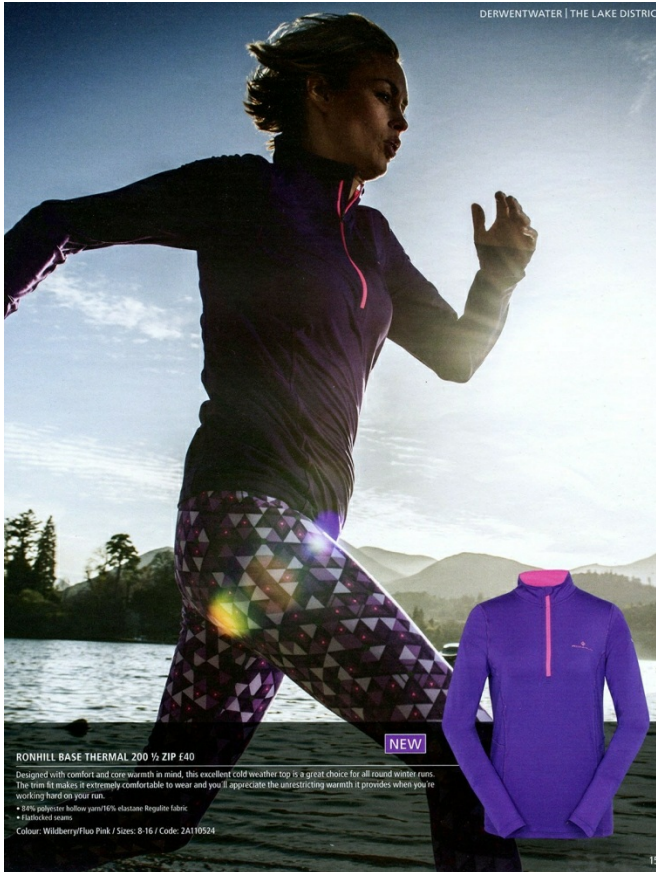

CLAIRE TURNER

MCT
MODELS